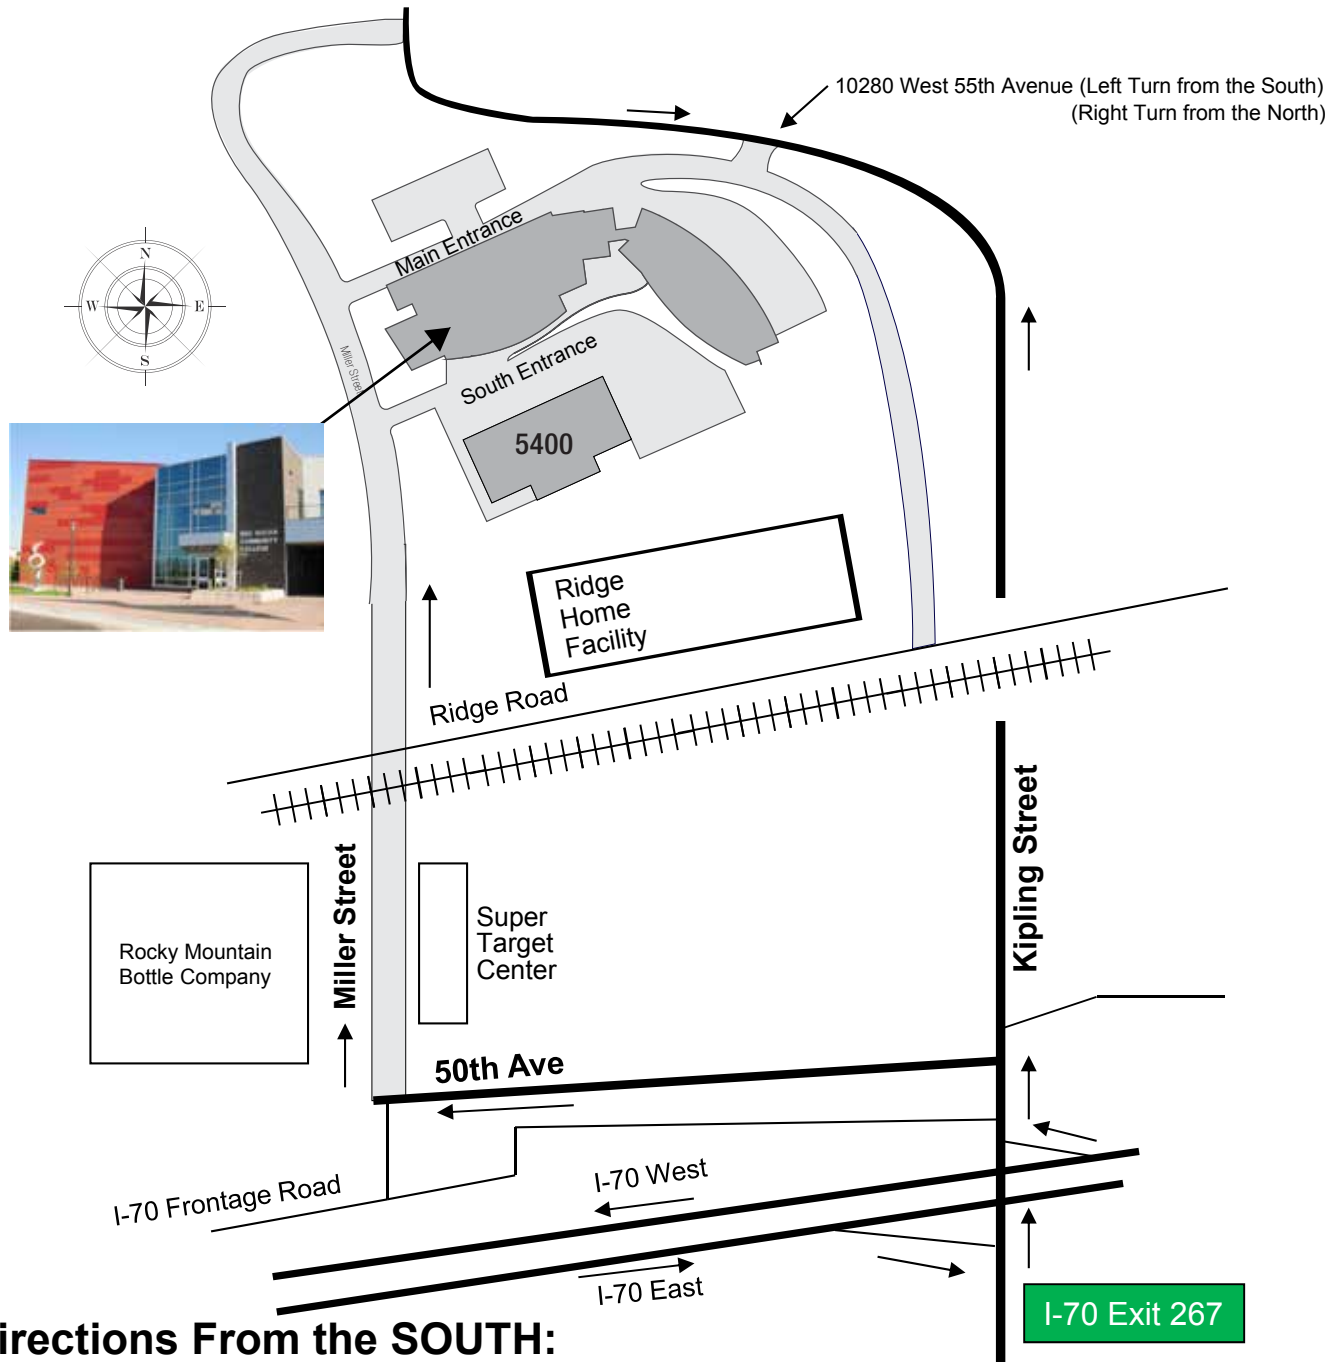

Directions to Red Rocks Community College Arvada Campus 10280 West 55th Avenue, Arvada, CO 80002

Directions From the SOUTH:

- I-70 to Kipling Exit (#267)
- North on Kipling to 10280 West 55th Avenue (Left Turn)

OR

- North on Kipling Street to 50th Ave
- West (Left) 50th Ave to Miller St
- North (right) on Miller Street
- **Careful at the RR / Ridge Road Intersection (limited space and visibility)**
- Continue north to South Entrance or Main Entrance, right to parking

Directions From the North:

- South on Kipling to West 55th Avenue (Right Turn)
- Continue to Main Entrance and parking lots