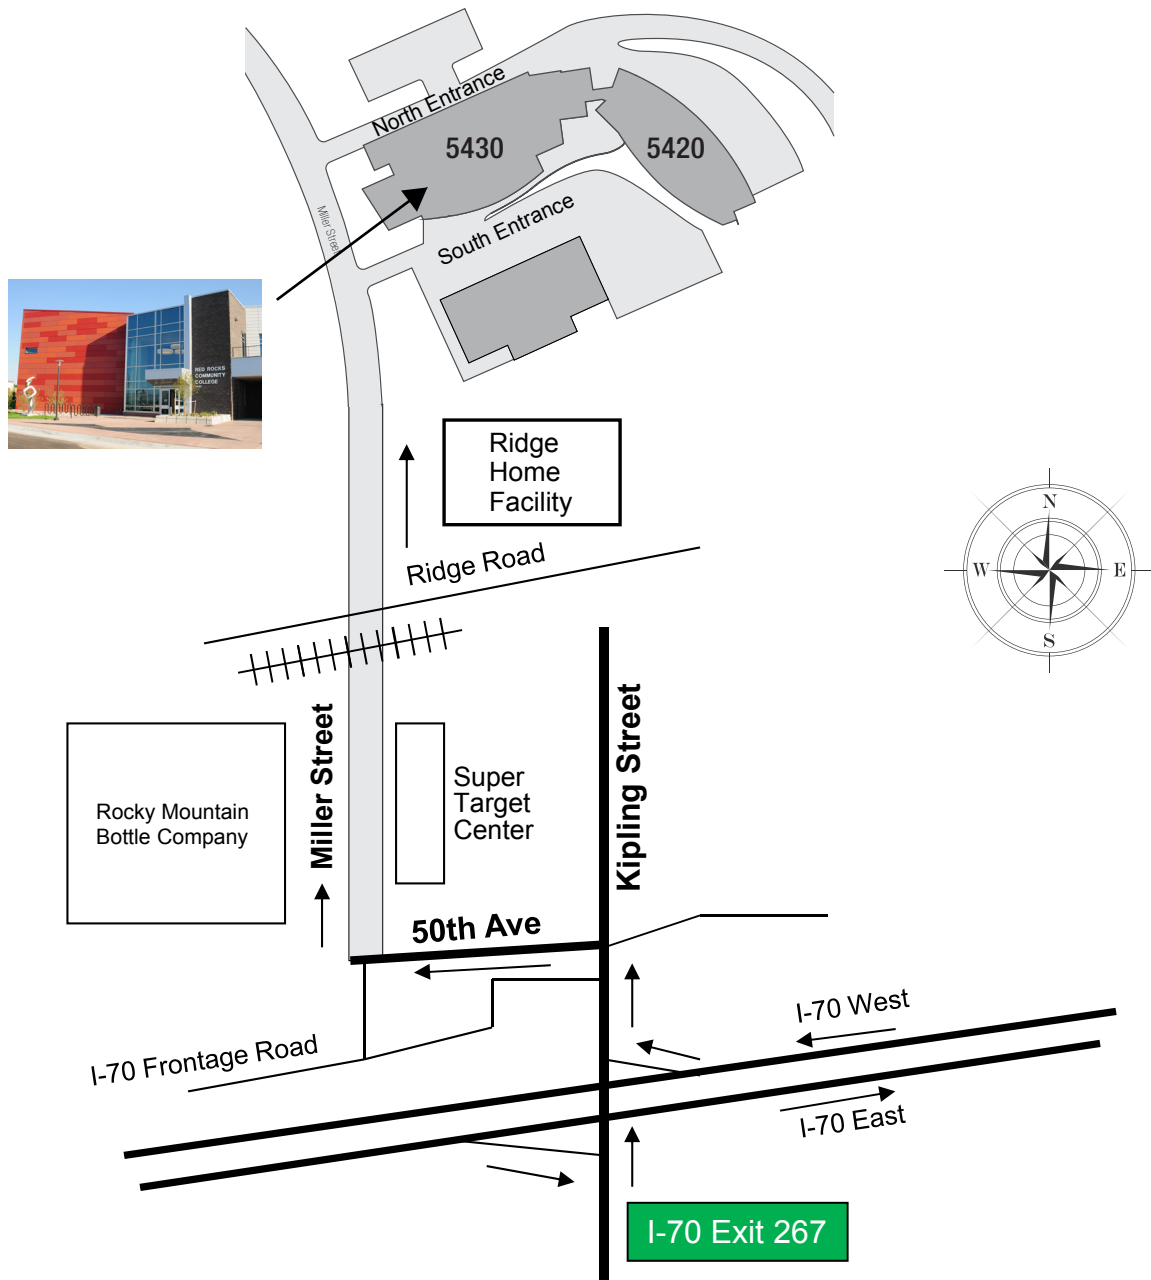

**Directions to Red Rocks Community College
Arvada Campus
5420 & 5430 Miller St., Arvada, CO 80002**

Directions:

- I-70 to Kipling Exit (#267)
- North on Kipling Street to 50th Ave
- West (Left) 50th Ave to Miller St
- North (right) on Miller Street
- **Careful at the RR / Ridge Road Intersection (limited space and visibility)**
- Continue north to 5420 & 5430 Miller street, right to parking