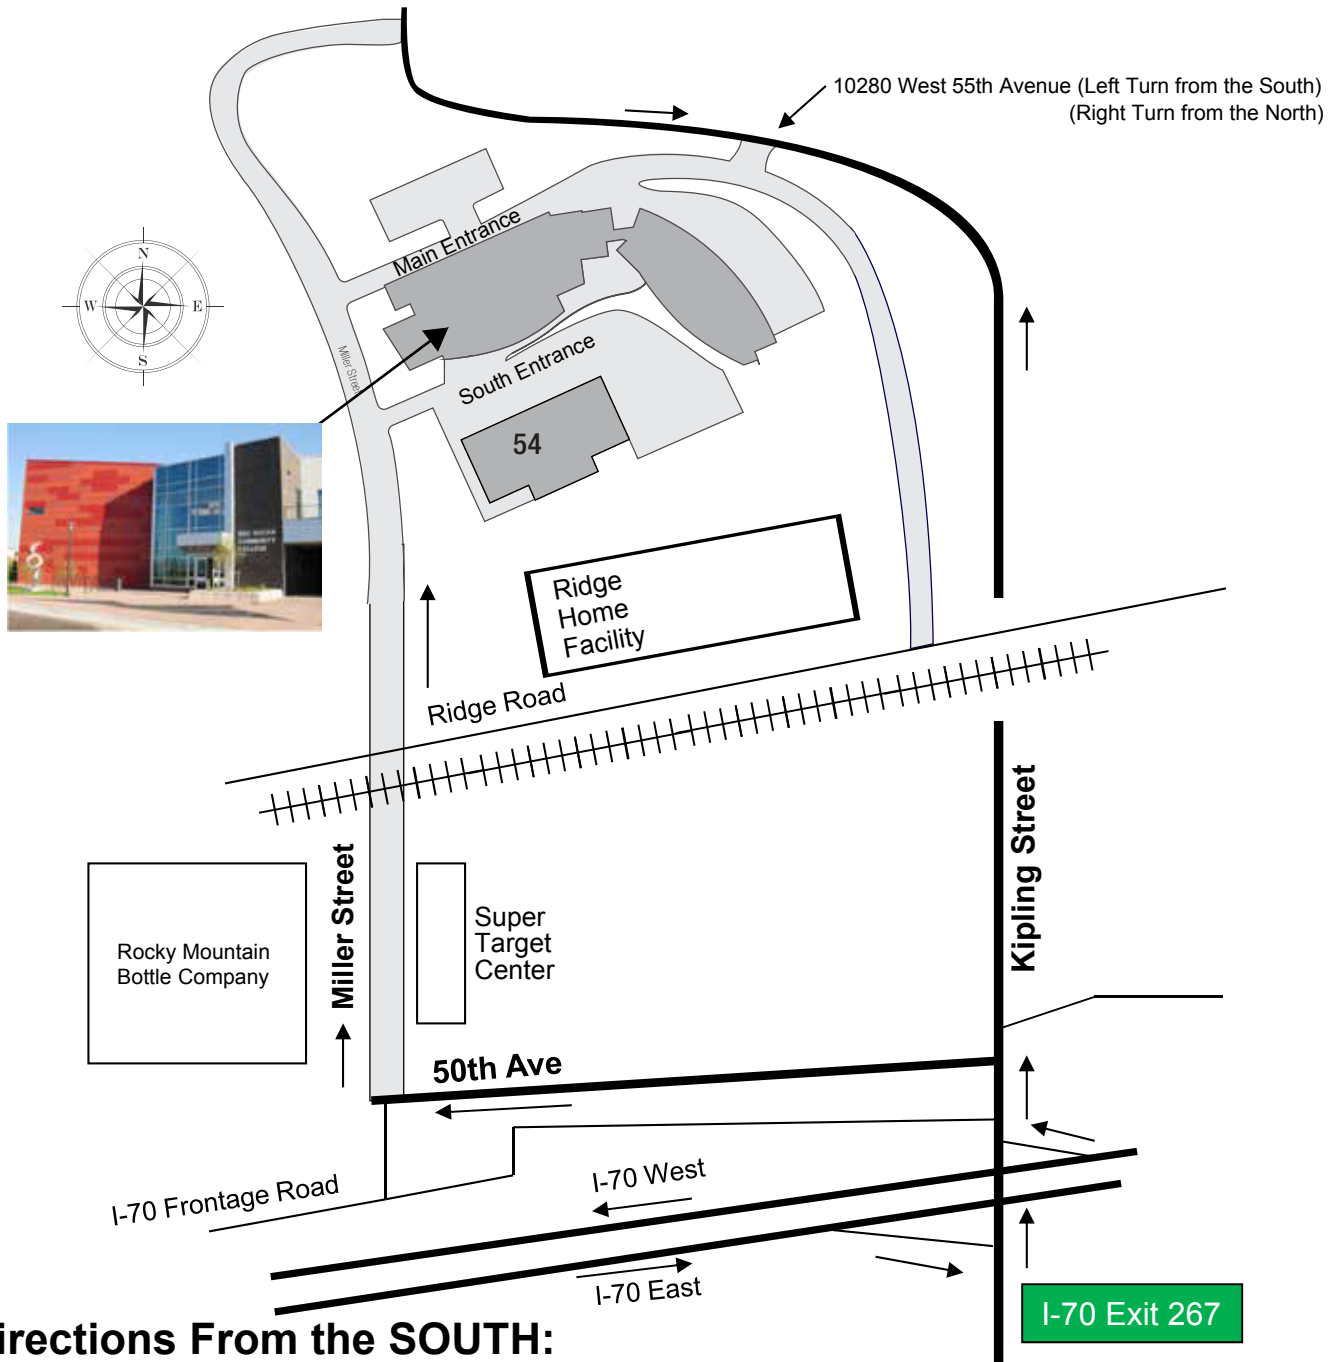

Directions to Red Rocks Community College Arvada Campus 10280 West 55th Avenue, Arvada, CO 80002

Directions From the SOUTH:

- I-70 to Kipling Exit (#267)
- North on Kipling to 10280 West 55th Avenue (Left Turn)

OR

- North on Kipling Street to 50th Ave
- West (Left) 50th Ave to Miller St
- North (right) on Miller Street
- **Careful at the RR / Ridge Road Intersection (limited space and visibility)**
- Continue north to South Entrance or Main Entrance, right to parking

Directions From the North:

- South on Kipling to West 55th Avenue (Right Turn)
- Continue to Main Entrance and parking lots