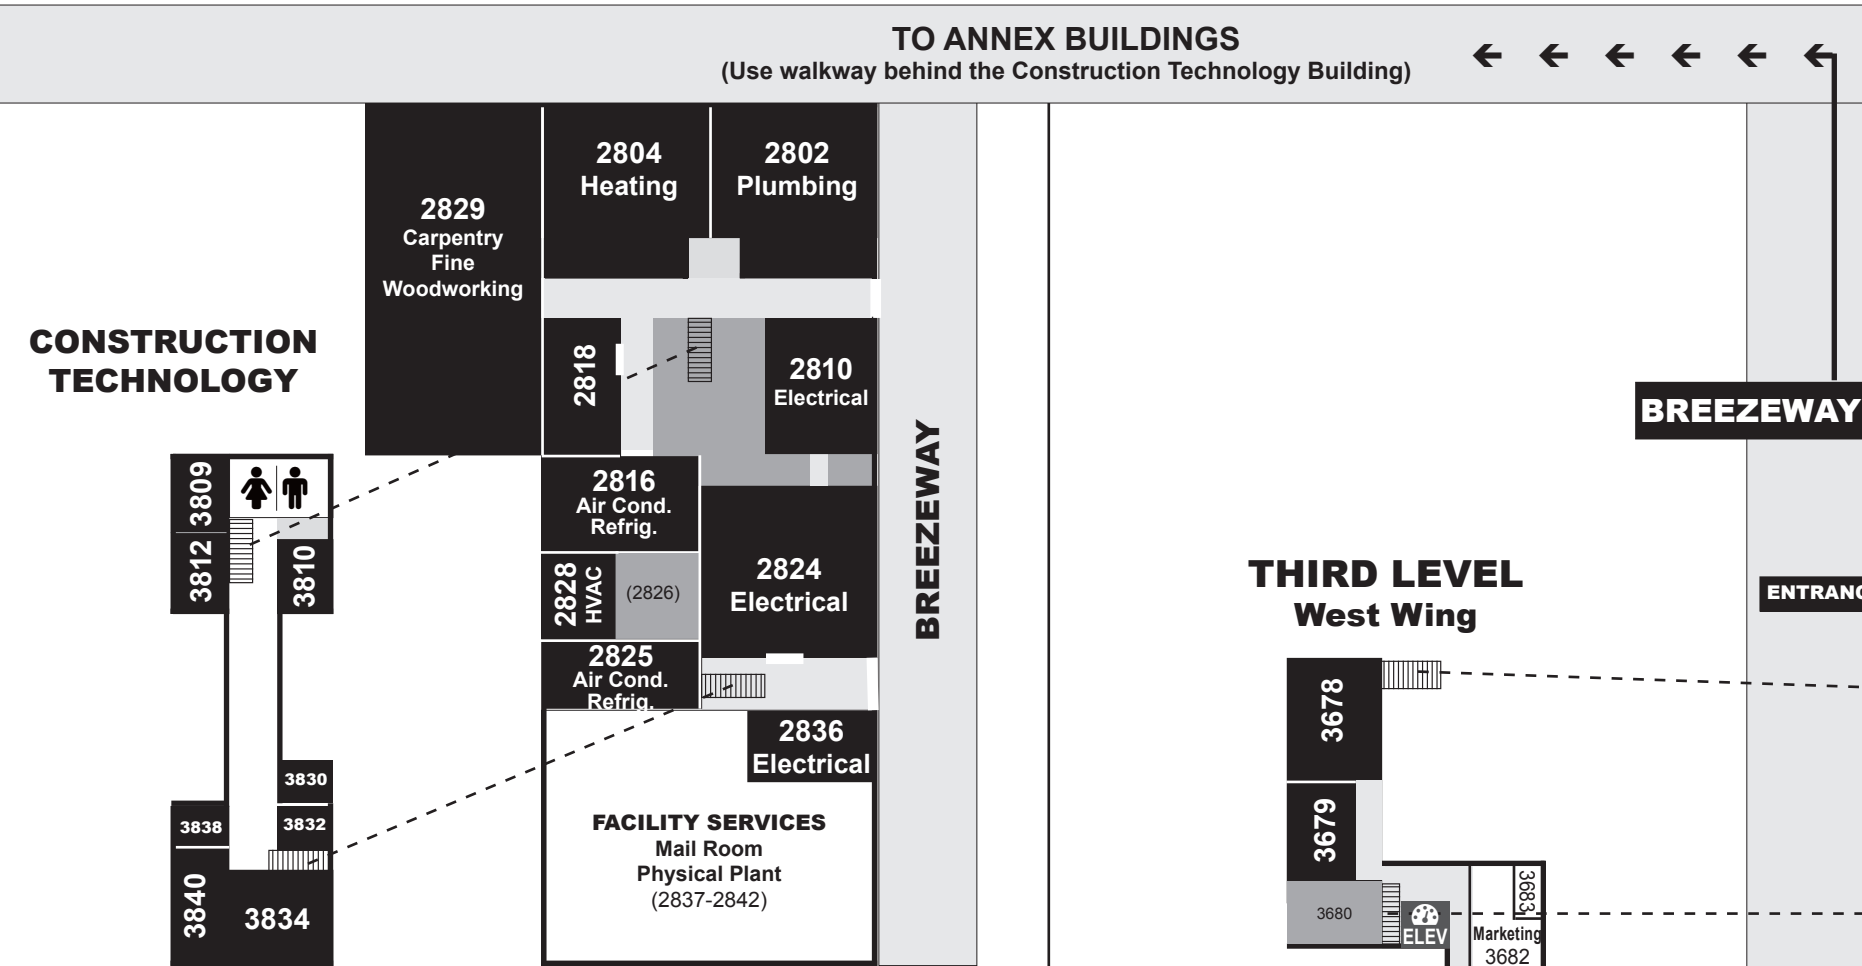

This map was designed for classroom location purposes only; it is not to scale, and it does not show all campus features/offices/rooms/etc.
 Map is updated every Fall. Room numbers are subject to change.

STUDENT RECREATION CENTER 1st Floor

LOWER LEVEL West Wing

THIRD LEVEL West Wing Fire Science & EMS

THIRD LEVEL West Wing

SECOND LEVEL West Wing

LAKEWOOD CAMPUS Classroom Map

8/2017

CAMPUS KEY

BUILDING CODES KEY

- | | | |
|--|--------------------------------|--------------------------------|
| LAKEWOOD CAMPUS | ARVADA CAMPUS | OTHER |
| RCA - Annex Buildings (RCA1 – RCA6) | ARV - Arvada campus classrooms | RWT - Warren Tech Center |
| RCTC - Construction Technology Building | RARV - Arvada classrooms | RCON - CCC Online courses |
| REA - East End classrooms | RAC - Arvada campus | RON - RRCC Online courses |
| RET - Environmental Training Center and Dance Studio | | ROF - RRCC Off-campus course |
| RWE - West End classrooms | | RDL - RRCC Off-campus course |
| RLC - Lakewood campus | | TBA - Room number not assigned |