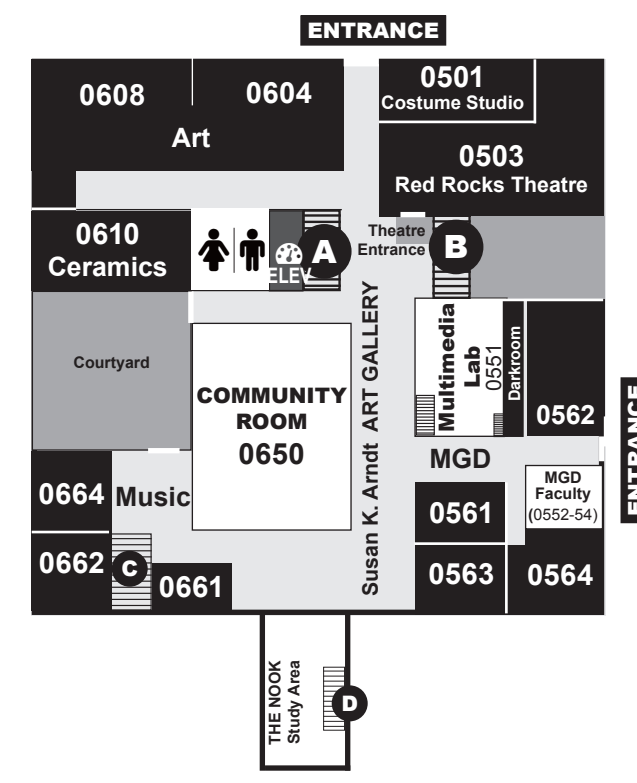

This map was designed for classroom location purposes only; it is not to scale, and it does not show all campus features/offices/rooms/etc.
 Map is updated every Fall. Room numbers are subject to change.

STUDENT RECREATION CENTER 1st Floor

LOWER LEVEL West Wing

THIRD LEVEL West Wing Fire Science & EMS

THIRD LEVEL West Wing

SECOND LEVEL West Wing

LAKEWOOD CAMPUS Classroom Map

8/2017

CAMPUS KEY

- = Classroom
- = Office/Department
- = Conference Room
- = Restrooms
- = All Gender Restrooms
- = Walkway
- = Stairs
- = Misc.
- = Elevator
- = AED (Automated External Defibrillator)
- = Pay Phone
- = Emergency Phone
- = Photocopy Machine
- = Area of Rescue Assistance

THIS MAP IS NOT TO SCALE - IT IS TO BE USED ONLY FOR CLASSROOM LOCATION