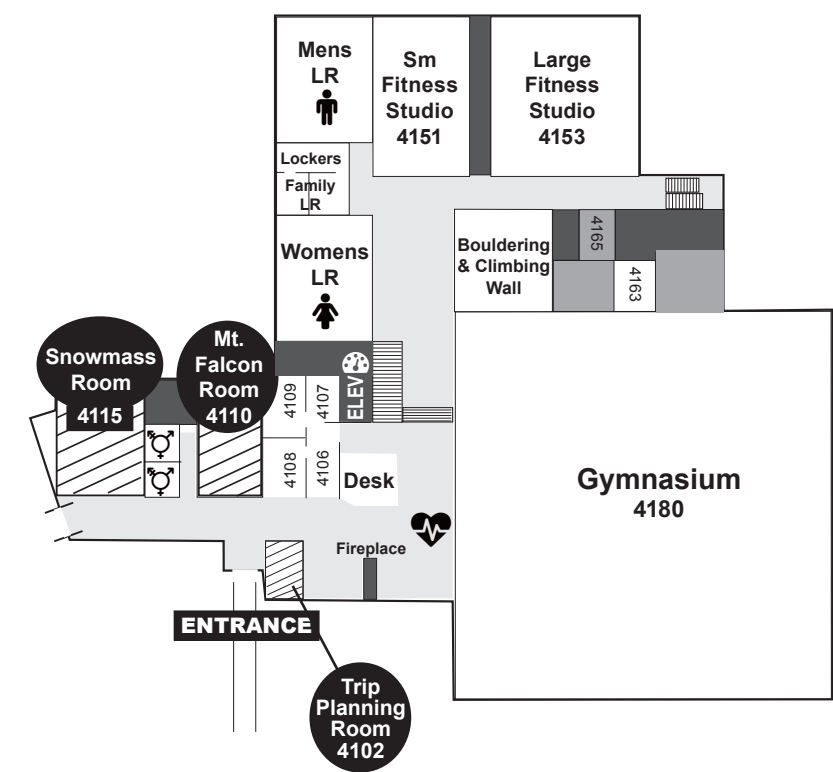

This map was designed for classroom location purposes only; it is not to scale, and it does not show all campus features/offices/rooms/etc.
 Map is updated every Fall. Room numbers are subject to change.

STUDENT RECREATION CENTER 1st Floor

LOWER LEVEL West Wing

THIRD LEVEL West Wing Fire Science & EMS

THIRD LEVEL West Wing

SECOND LEVEL West Wing

LAKEWOOD CAMPUS Classroom Map

8/2017

CAMPUS KEY

- = Classroom
- = Office/Department
- = Conference Room
- = Restrooms
- = All Gender Restrooms
- = Walkway
- = Stairs
- = Misc.
- = Elevator
- = AED (Automated External Defibrillator)
- = Pay Phone
- = Emergency Phone
- = Photocopy Machine
- = Area of Rescue Assistance

THIS MAP IS NOT TO SCALE - IT IS TO BE USED ONLY FOR CLASSROOM LOCATION