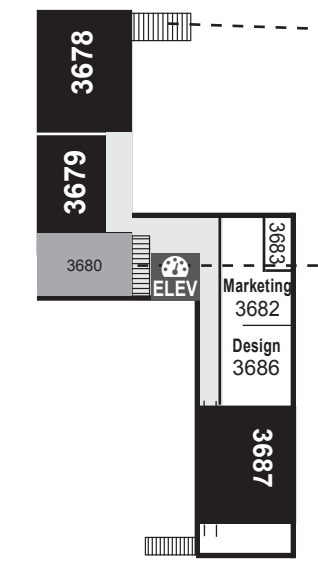

STUDENT RECREATION CENTER 1st Floor

LOWER LEVEL West Wing

THIRD LEVEL West Wing Fire Science & EMS

THIRD LEVEL West Wing

SECOND LEVEL West Wing

LAKEWOOD CAMPUS Classroom Map

8/2017

CAMPUS KEY

- = Classroom
- = Office/Department
- = Conference Room
- = Restrooms
- = All Gender Restrooms
- = Walkway
- = Stairs
- = Misc.
- = Elevator
- = AED (Automated External Defibrillator)
- = Pay Phone
- = Emergency Phone
- = Photocopy Machine
- = Area of Rescue Assistance

BUILDING CODES KEY

- | | | |
|--|--------------------------------|--------------------------------|
| LAKEWOOD CAMPUS | ARVADA CAMPUS | OTHER |
| RCA - Annex Buildings (RCA1 – RCA6) | ARV - Arvada campus classrooms | RWT - Warren Tech Center |
| RCTC - Construction Technology Building | RARV - Arvada classrooms | RCON - CCC Online courses |
| REA - East End classrooms | RAC - Arvada campus | RON - RRCC Online courses |
| RET - Environmental Training Center and Dance Studio | | ROF - RRCC Off-campus course |
| RWE - West End classrooms | | RDL - RRCC Off-campus course |
| RLC - Lakewood campus | | TBA - Room number not assigned |

THIS MAP IS NOT TO SCALE - IT IS TO BE USED ONLY FOR CLASSROOM LOCATION