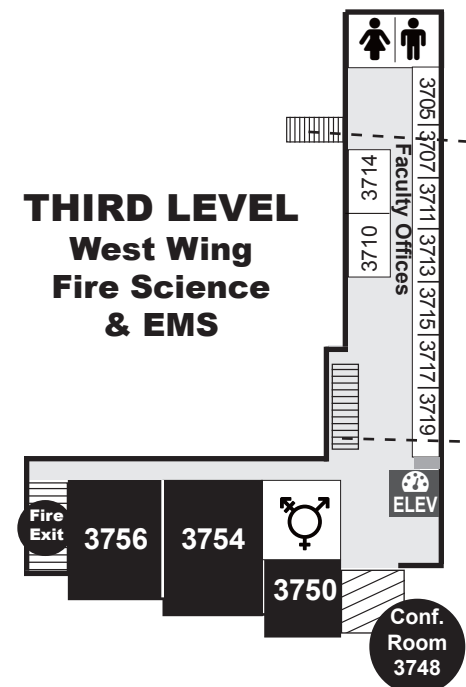

This map was designed for classroom location purposes only; it is not to scale, and it does not show all campus features/offices/rooms/etc.
 Map is updated every Fall. Room numbers are subject to change.

STUDENT RECREATION CENTER 1st Floor

LOWER LEVEL West Wing

THIRD LEVEL West Wing Fire Science & EMS

THIRD LEVEL West Wing

SECOND LEVEL West Wing

LAKEWOOD CAMPUS Classroom Map

8/2017

CAMPUS KEY

THIS MAP IS NOT TO SCALE - IT IS TO BE USED ONLY FOR CLASSROOM LOCATION