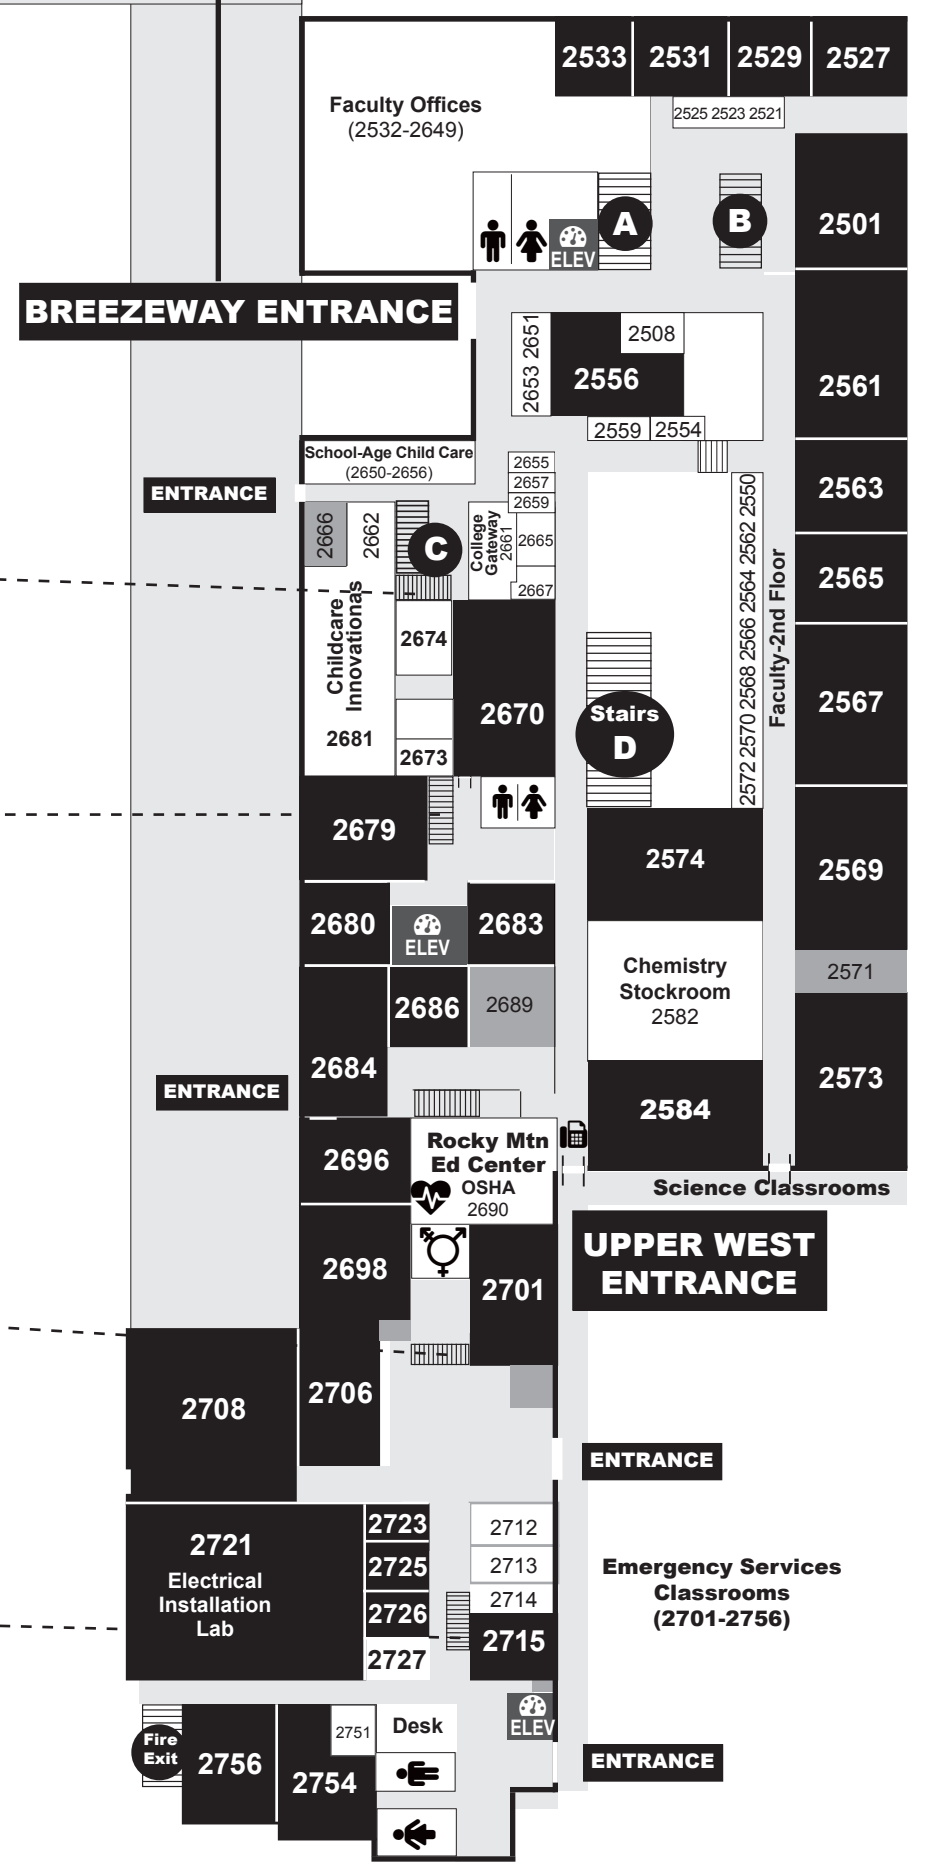

This map was designed for classroom location purposes only; it is not to scale, and it does not show all campus features/offices/rooms/etc.
 Map is updated every Fall. Room numbers are subject to change.

STUDENT RECREATION CENTER 1st Floor

LOWER LEVEL West Wing

THIRD LEVEL West Wing Fire Science & EMS

THIRD LEVEL West Wing

SECOND LEVEL West Wing

LAKEWOOD CAMPUS Classroom Map

8/2017

CAMPUS KEY

- = Classroom
- = Office/Department
- = Conference Room
- = Restrooms
- = All Gender Restrooms
- = Walkway
- = Stairs
- = Misc.
- = Elevator
- = AED (Automated External Defibrillator)
- = Pay Phone
- = Emergency Phone
- = Photocopy Machine
- = Area of Rescue Assistance

THIS MAP IS NOT TO SCALE - IT IS TO BE USED ONLY FOR CLASSROOM LOCATION