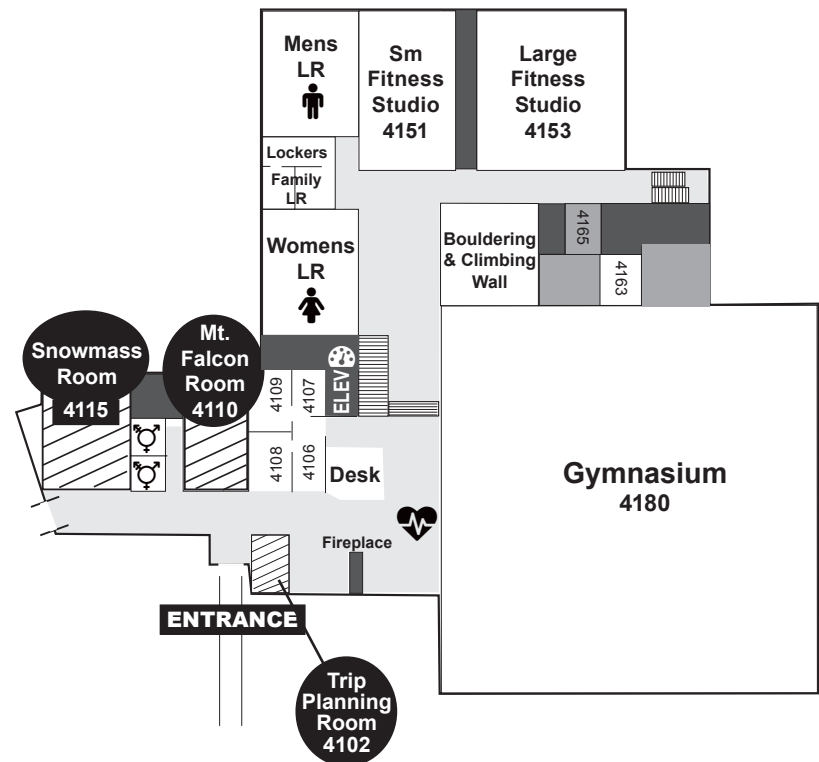

MAIN LEVEL

← West Wing — East Wing →

This map was designed for classroom location purposes only and is not to scale.
 Map does not show all campus features/offices/rooms/etc. Room numbers are subject to change.

RCA 1 **RCA 2** **RCA 3** **RCA 4**
ANNEX BUILDINGS
RCA 5 **RCA 6**

MECHANICAL TRADES

BREEZEWAY

← ← ← ← ←
TO ANNEX BUILDINGS
 (Use walkway behind the Construction Technology Building)

STUDENT RECREATION CENTER 1st Floor

LOWER LEVEL West Wing

THIRD LEVEL West Wing Fire Science & EMS

THIRD LEVEL West Wing

SECOND LEVEL West Wing

LAKEWOOD CAMPUS Classroom Map

1/14/2020

CAMPUS KEY

- = Classroom
- = Office/Department
- = Conference Room
- = Restrooms
- = All Gender Restrooms
- = Walkway
- = Stairs
- = Elevator
- = Pay Phone
- = Emergency Phone
- = Photocopy Machine
- = Area of Rescue Assistance
- = AED (Automated External Defibrillator)
- = Misc.

THIS MAP IS NOT TO SCALE - IT IS TO BE USED ONLY FOR CLASSROOM LOCATION