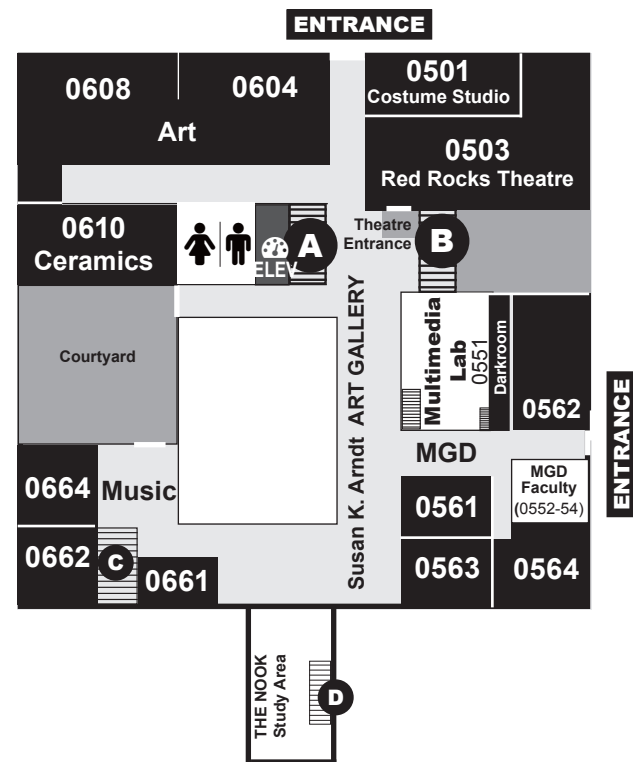

MAIN LEVEL

← West Wing — East Wing →

This map was designed for classroom location purposes only and is not to scale.
 Map does not show all campus features/offices/rooms/etc. Room numbers are subject to change.

RCA 1 **RCA 2** **RCA 3** **RCA 4**
ANNEX BUILDINGS
RCA 5 **RCA 6**

MECHANICAL TRADES

BREEZEWAY

← ← ← ← ←
TO ANNEX BUILDINGS
 (Use walkway behind the Construction Technology Building)

STUDENT RECREATION CENTER 1st Floor

LOWER LEVEL West Wing

THIRD LEVEL West Wing Fire Science & EMS

THIRD LEVEL West Wing

SECOND LEVEL West Wing

LAKEWOOD CAMPUS Classroom Map

1/14/2020

CAMPUS KEY

- = Classroom
- = Office/Department
- = Conference Room
- = Restrooms
- = All Gender Restrooms
- = Walkway
- = Stairs
- = Elevator
- = Pay Phone
- = Emergency Phone
- = Photocopy Machine
- = Area of Rescue Assistance
- = AED (Automated External Defibrillator)
- = Misc.

THIS MAP IS NOT TO SCALE - IT IS TO BE USED ONLY FOR CLASSROOM LOCATION