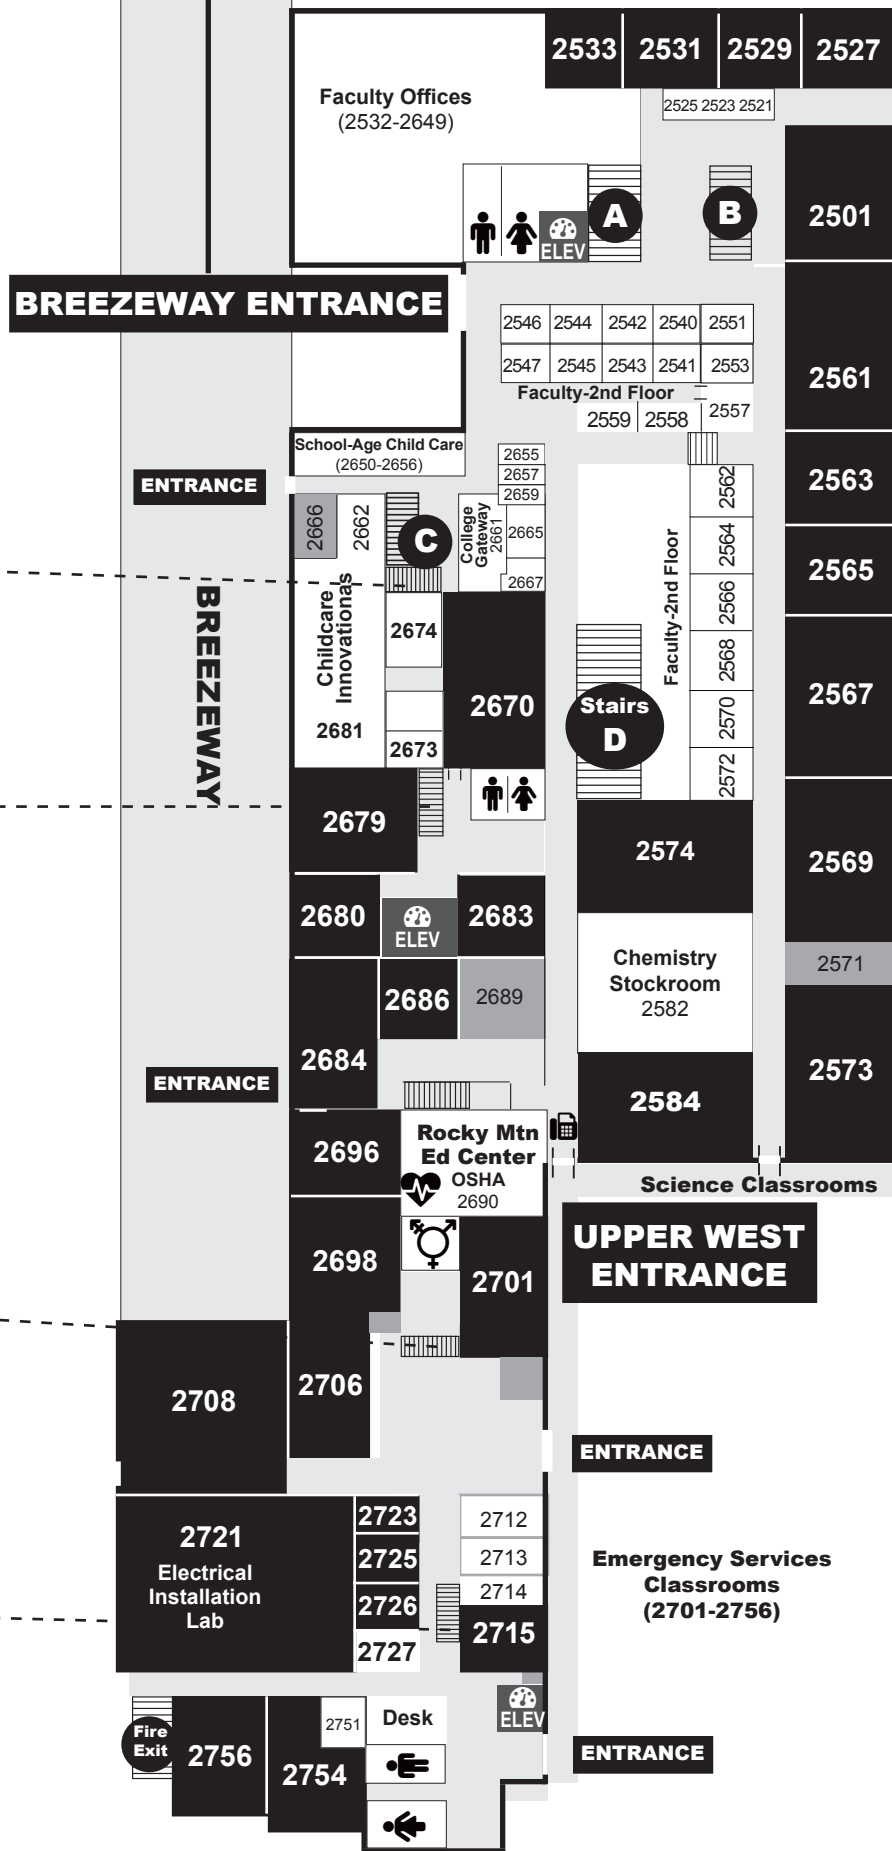

MAIN LEVEL

← West Wing — East Wing →

This map was designed for classroom location purposes only and is not to scale.
 Map does not show all campus features/offices/rooms/etc. Room numbers are subject to change.

RCA 1 **RCA 2** **RCA 3** **RCA 4**
ANNEX BUILDINGS
RCA 5 **RCA 6**

MECHANICAL TRADES

BREEZEWAY

← ← ← ← ←
TO ANNEX BUILDINGS
 (Use walkway behind the Construction Technology Building)

STUDENT RECREATION CENTER 1st Floor

LOWER LEVEL West Wing

THIRD LEVEL West Wing Fire Science & EMS

THIRD LEVEL West Wing

SECOND LEVEL West Wing

LAKEWOOD CAMPUS Classroom Map

1/14/2020

CAMPUS KEY

- = Classroom
- = Office/Department
- = Conference Room
- = Restrooms
- = All Gender Restrooms
- = Walkway
- = Stairs
- = Elevator
- = Pay Phone
- = Emergency Phone
- = Photocopy Machine
- = Area of Rescue Assistance
- = AED (Automated External Defibrillator)
- = Misc.

THIS MAP IS NOT TO SCALE - IT IS TO BE USED ONLY FOR CLASSROOM LOCATION