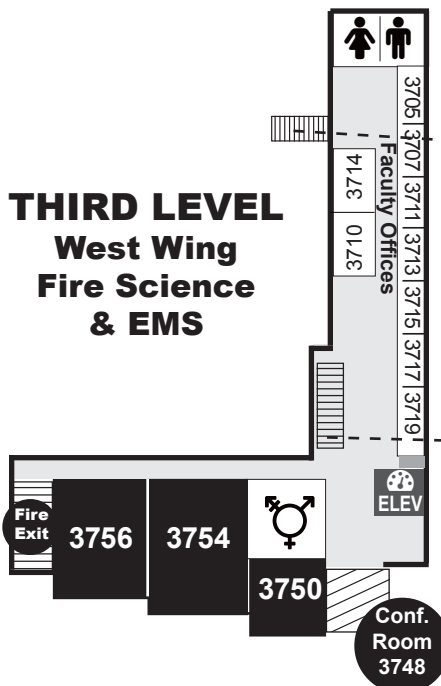

MAIN LEVEL

← West Wing — East Wing →

This map was designed for classroom location purposes only and is not to scale.
 Map does not show all campus features/offices/rooms/etc. Room numbers are subject to change.

RCA 1 **RCA 2** **RCA 3** **RCA 4**
ANNEX BUILDINGS
RCA 5 **RCA 6**

MECHANICAL TRADES

BREEZEWAY

← ← ← ← ←
TO ANNEX BUILDINGS
 (Use walkway behind the Construction Technology Building)

STUDENT RECREATION CENTER 1st Floor

LOWER LEVEL West Wing

THIRD LEVEL West Wing Fire Science & EMS

THIRD LEVEL West Wing

SECOND LEVEL West Wing

LAKEWOOD CAMPUS Classroom Map

1/14/2020

CAMPUS KEY

- = Classroom
- = Office/Department
- = Conference Room
- = Restrooms
- = All Gender Restrooms
- = Walkway
- = Stairs
- = Elevator
- = Pay Phone
- = Emergency Phone
- = Photocopy Machine
- = Area of Rescue Assistance
- = AED (Automated External Defibrillator)
- = Misc.

THIS MAP IS NOT TO SCALE - IT IS TO BE USED ONLY FOR CLASSROOM LOCATION