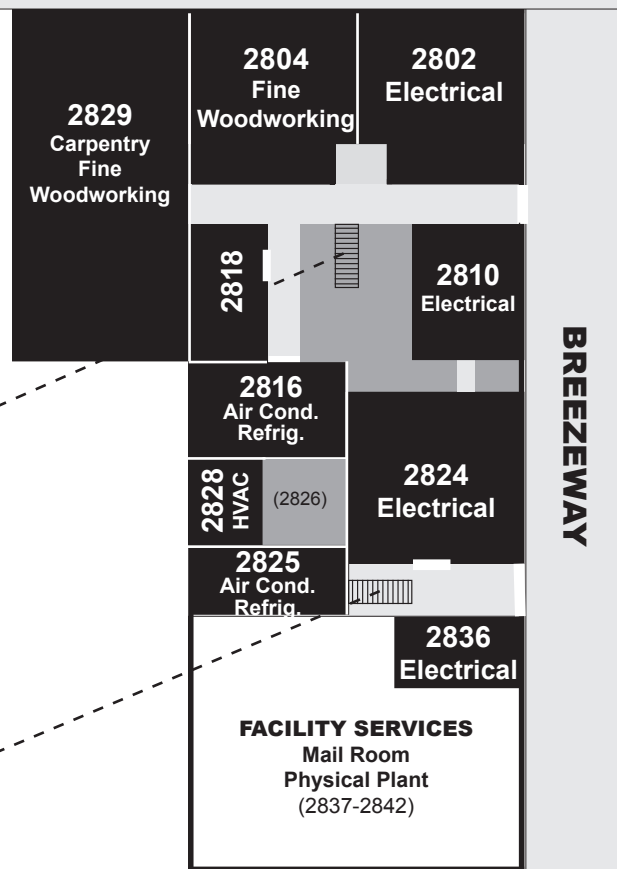

MAIN LEVEL

← West Wing — East Wing →

This map was designed for classroom location purposes only and is not to scale.
 Map does not show all campus features/offices/rooms/etc. Room numbers are subject to change.

RCA 1 **RCA 2** **RCA 3** **RCA 4**
ANNEX BUILDINGS
RCA 5 **RCA 6**

MECHANICAL TRADES

BREEZEWAY

← ← ← ← ←
TO ANNEX BUILDINGS
 (Use walkway behind the Construction Technology Building)

STUDENT RECREATION CENTER 1st Floor

LOWER LEVEL West Wing

THIRD LEVEL West Wing Fire Science & EMS

THIRD LEVEL West Wing

SECOND LEVEL West Wing

LAKEWOOD CAMPUS Classroom Map

1/14/2020

CAMPUS KEY

- = Classroom
- = Office/Department
- = Conference Room
- = Restrooms
- = All Gender Restrooms
- = Walkway
- = Stairs
- = Elevator
- = Pay Phone
- = Emergency Phone
- = Photocopy Machine
- = Area of Rescue Assistance
- = AED (Automated External Defibrillator)
- = Misc.