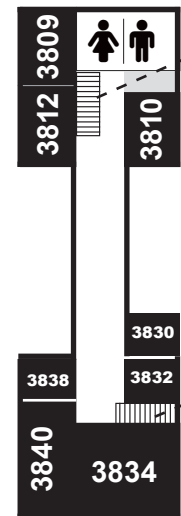

MAIN LEVEL

← West Wing — East Wing →

This map was designed for classroom location purposes only and is not to scale.
 Map does not show all campus features/offices/rooms/etc. Room numbers are subject to change.

RCA 1 **RCA 2** **RCA 3** **RCA 4**
ANNEX BUILDINGS
RCA 5 **RCA 6**

MECHANICAL TRADES

BREEZEWAY

← ← ← ← ←
TO ANNEX BUILDINGS
 (Use walkway behind the Construction Technology Building)

STUDENT RECREATION CENTER 1st Floor

LOWER LEVEL West Wing

THIRD LEVEL West Wing Fire Science & EMS

THIRD LEVEL West Wing

SECOND LEVEL West Wing

LAKEWOOD CAMPUS Classroom Map

1/14/2020

CAMPUS KEY

- = Classroom
- = Office/Department
- = Conference Room
- = Restrooms
- = All Gender Restrooms
- = Walkway
- = Stairs
- = Elevator
- = Pay Phone
- = Emergency Phone
- = Photocopy Machine
- = Area of Rescue Assistance
- = AED (Automated External Defibrillator)
- = Misc.

THIS MAP IS NOT TO SCALE - IT IS TO BE USED ONLY FOR CLASSROOM LOCATION