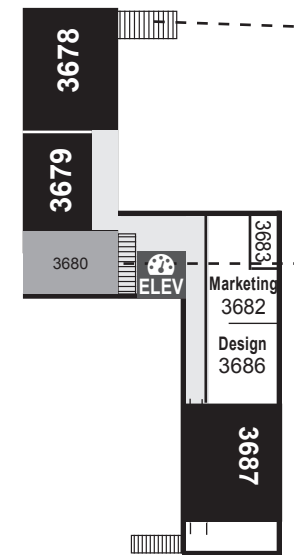

MAIN LEVEL

← West Wing — East Wing →

This map was designed for classroom location purposes only and is not to scale.
 Map does not show all campus features/offices/rooms/etc. Room numbers are subject to change.

RCA 1 **RCA 2** **RCA 3** **RCA 4**
ANNEX BUILDINGS
RCA 5 **RCA 6**

MECHANICAL TRADES

BREEZEWAY

← ← ← ← ←
TO ANNEX BUILDINGS
 (Use walkway behind the Construction Technology Building)

STUDENT RECREATION CENTER 1st Floor

LOWER LEVEL West Wing

THIRD LEVEL West Wing Fire Science & EMS

THIRD LEVEL West Wing

SECOND LEVEL West Wing

LAKEWOOD CAMPUS Classroom Map

1/14/2020

CAMPUS KEY

- = Classroom
- = Office/Department
- = Conference Room
- = Restrooms
- = All Gender Restrooms
- = Walkway
- = Stairs
- = Elevator
- = Pay Phone
- = Emergency Phone
- = Photocopy Machine
- = Area of Rescue Assistance
- = AED (Automated External Defibrillator)
- = Misc.

THIS MAP IS NOT TO SCALE - IT IS TO BE USED ONLY FOR CLASSROOM LOCATION