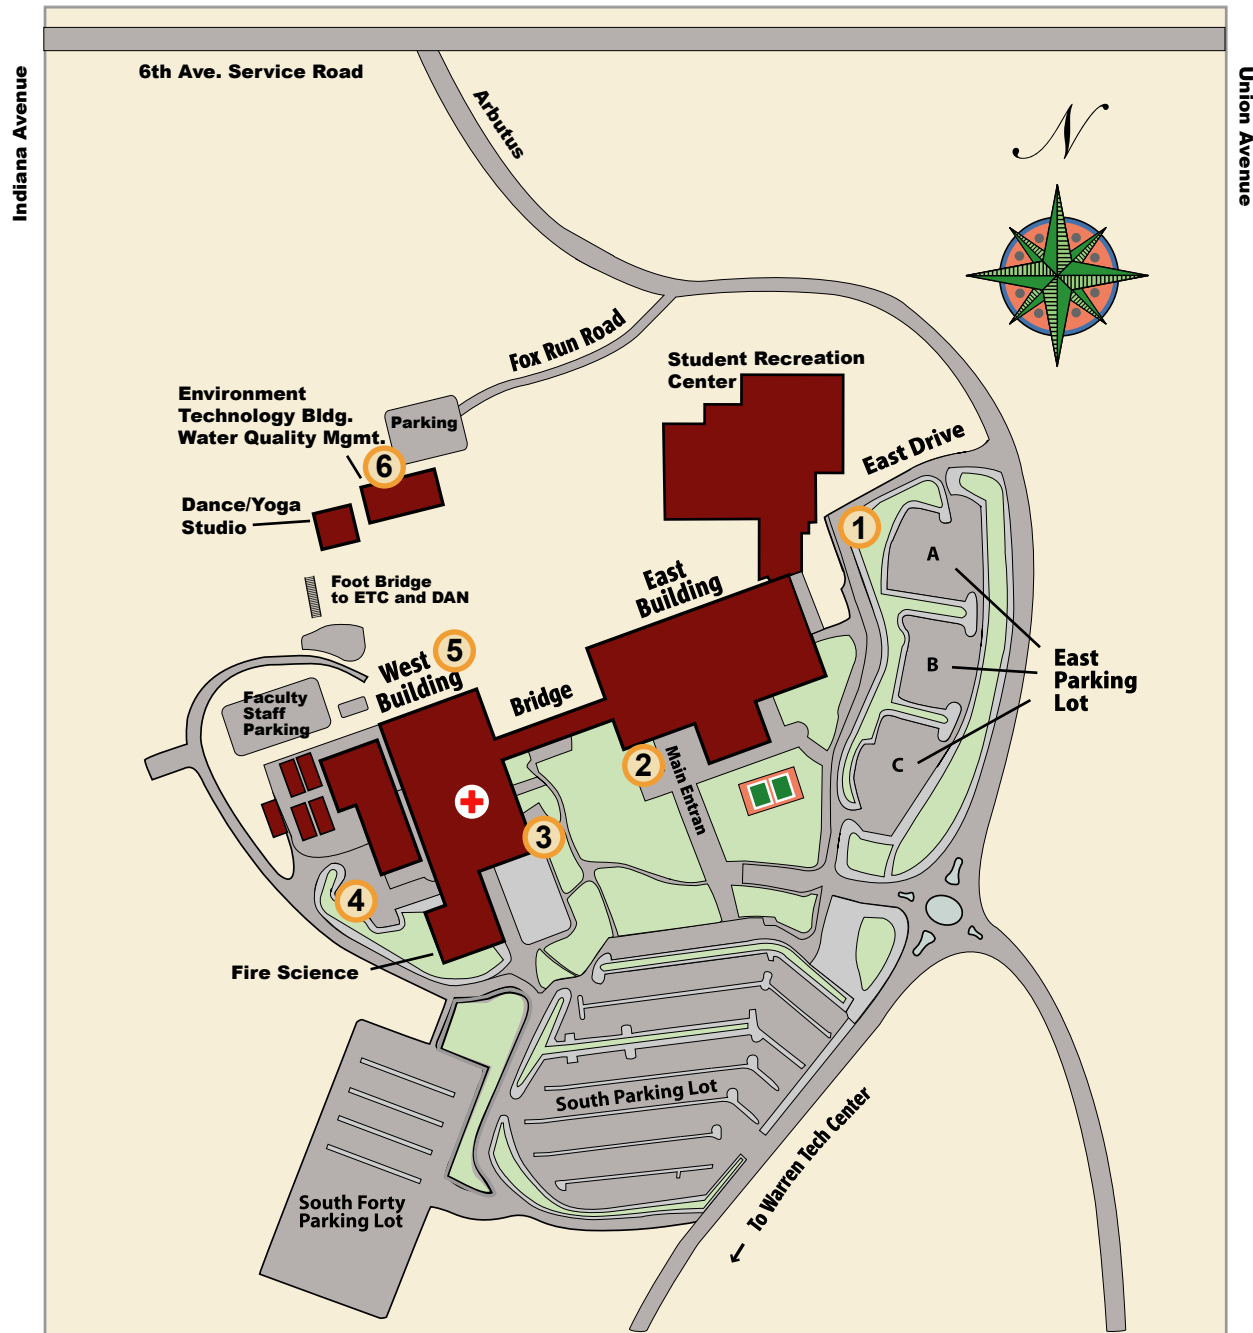

RED ROCKS COMMUNITY COLLEGE

Smoking Area Map

Red Rocks Community College has placed several, designated smoking areas (huts) around campus:

- ① East Drive/Parking Lot
- ② Main Entrance Area
- ③ West Building/Lower Level Area
- ④ West Parking Lot/Facilities Area
- ⑤ West Building/Lower Level/Theatre
- ⑥ Environmental Technology Building

For information on how to quit smoking, visit the Student Health Clinic:

- ⊕ Student Health Clinic

13300 W. 6th Ave.
Lakewood, CO 80228
www.rccc.edu | 303-914-6600