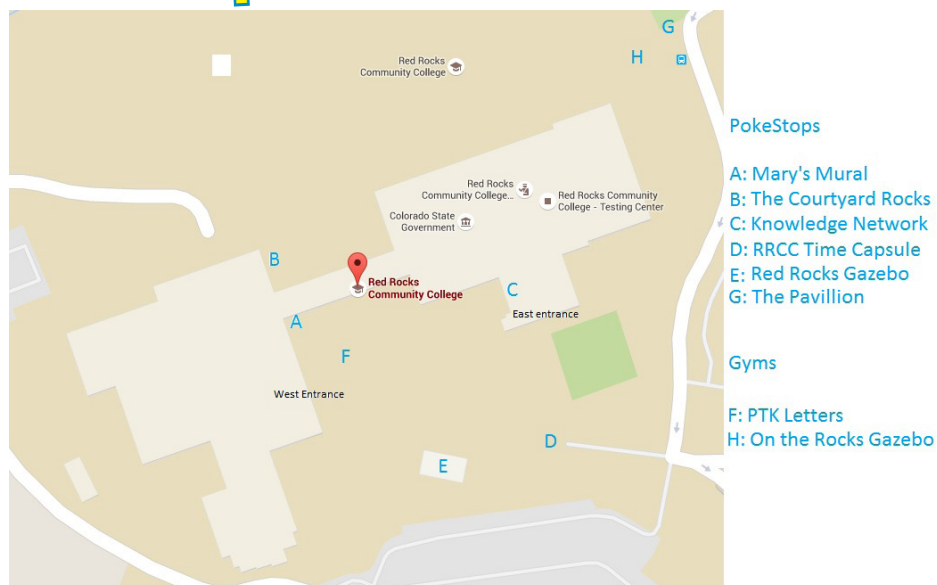

3 - on - 3 Volleyball

Games will be every Thursdays at 12:00 p.m. from August 30th - October 27th to join the team you must register by August 29th at 4:00 p.m.

Pokémon Go PokéStops at RRCC

Clubs

We have clubs such as Poli-Sci, Anime Club, Engineering, Video Games, Cru, etc. Club fliers are located on the West End of the Bridge. For more information on clubs If you are interested in joining an existing club or starting your own, please email Sara Oviatt at: sara.oviatt@rrcc.edu or Stephanie Cahill at stephanie.cahill@rrcc.edu

ARVADA CAMPUS

Expansion Ribbon Cutting

Come celebrate the open doors to the new Arvada campus! Tuesday, August 16th at 10:00 a.m. (5420 Miller Street Arvada, CO 80002)

Get To Know...

Mikki P.

About:

Where they work: Instructional Services / Tutoring in the Learning Commons