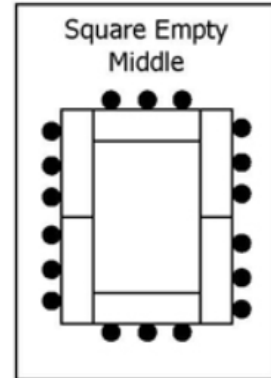

Community Room Set-up Options

Max Capacity 50

Max Capacity 30

Max Capacity 200

Max Capacity 160

Max Capacity 150

Max Capacity 36

Max Capacity 30

Max Capacity 90