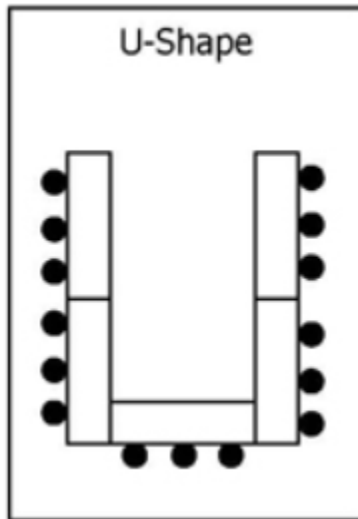

Community Room Set-up Options

Max Capacity 50

Max Capacity 30

Max Capacity 200

Max Capacity 160

Max Capacity 150

Max Capacity 36

Max Capacity 30

Max Capacity 90