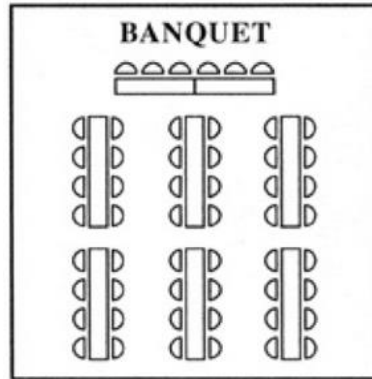

Community Room Set-up Options

Max Capacity 50

Max Capacity 30

Max Capacity 200

Max Capacity 160

Max Capacity 150

Max Capacity 36

Max Capacity 30