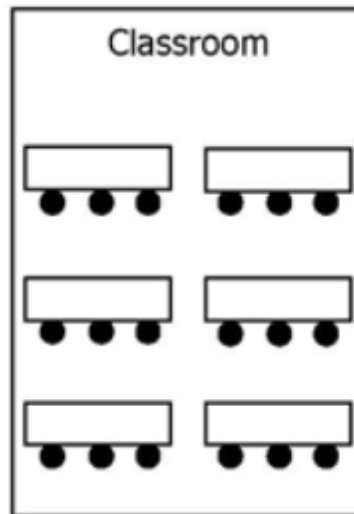

Community Room Set-up Options

Max Capacity 50

Max Capacity 30

Max Capacity 200

Max Capacity 160

Max Capacity 150

Max Capacity 36

Max Capacity 30