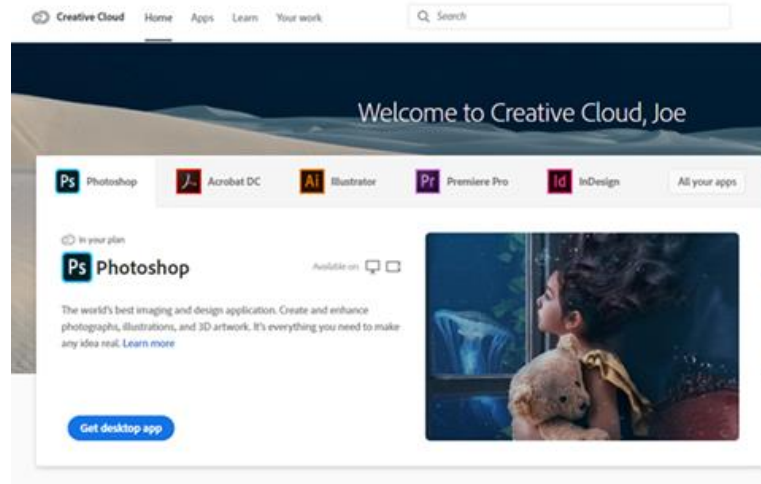

4. From the Creative Cloud website, browse for and download your desired app. Click **Apps** on the top of the page to view all apps.

For more information on how to download or install apps, see [Download and Install Creative Cloud apps](#).