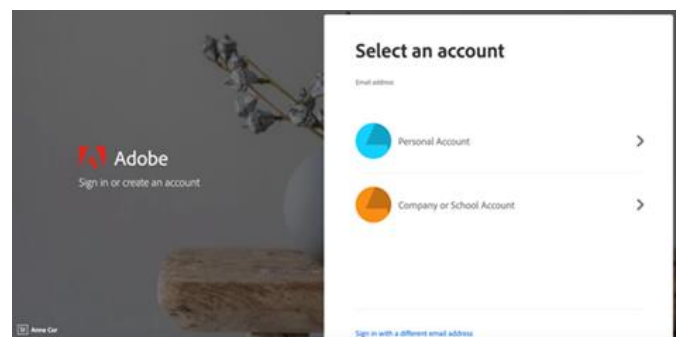

2. When prompted select Company or School Account.

3. Provide your credentials in your school's login screen.
  - a. CCC\s# and school password