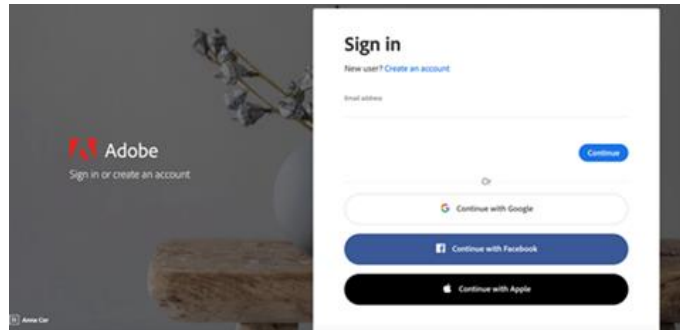

Adobe Creative Cloud is available for at home access for all students in multimedia and graphics design, photography, videography, and journalism. Please follow the instructions below to enable access to Creative Cloud Desktop Apps on your personal device.

1. Visit <https://creativecloud.adobe.com> and use your school credentials to sign in.