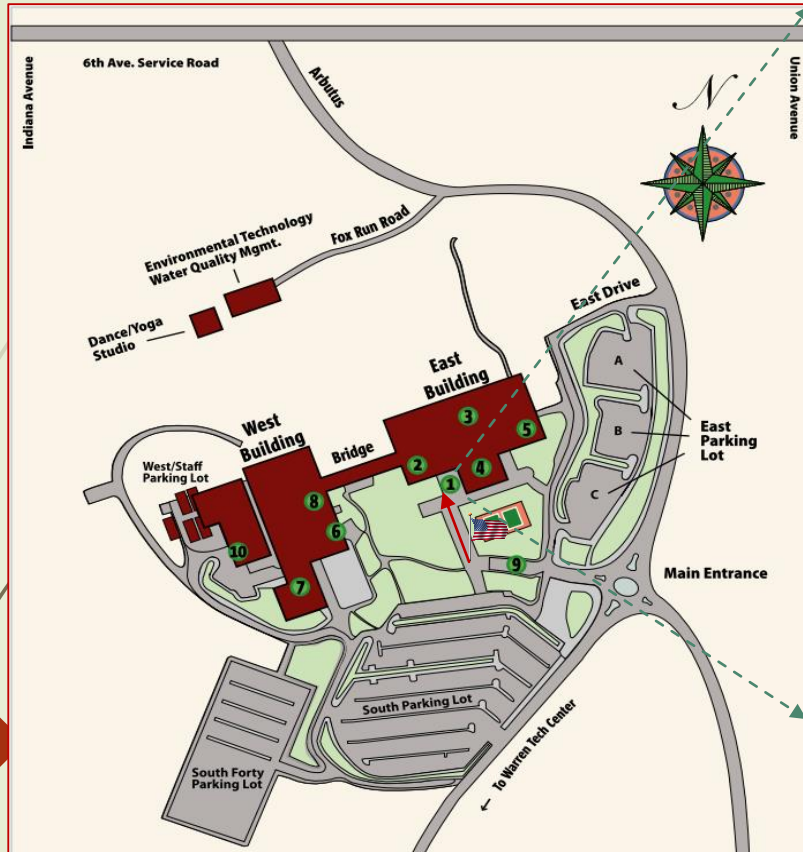

Finding the Veterans lounge

Main entrance to orientation

For purposes only; structures/offices/rooms/etc. subject to change.

- | | |
|-------------------------------|-----------------------|
| ① Main Entrance | ⑥ West Entrance |
| ② Information & Campus Police | ⑦ Bookstore |
| ③ Admissions & Financial Aid | ⑧ Student Life |
| ④ Learning Commons/Library | ⑨ Handicapped Parking |
| ⑤ East Entrance | ⑩ Mailroom/Receiving |
- Flag Pole
 Veteran Lounge

Finding the Veterans Lounge

The main entrance is located at the end of the sidewalk that begins at the flag pole. Walk into the main entrance.

- Take a right in the main hallway and then take another right into the learning commons.
- Take the large staircase upstairs to the library
- We will be in the room on the left wall behind the columns