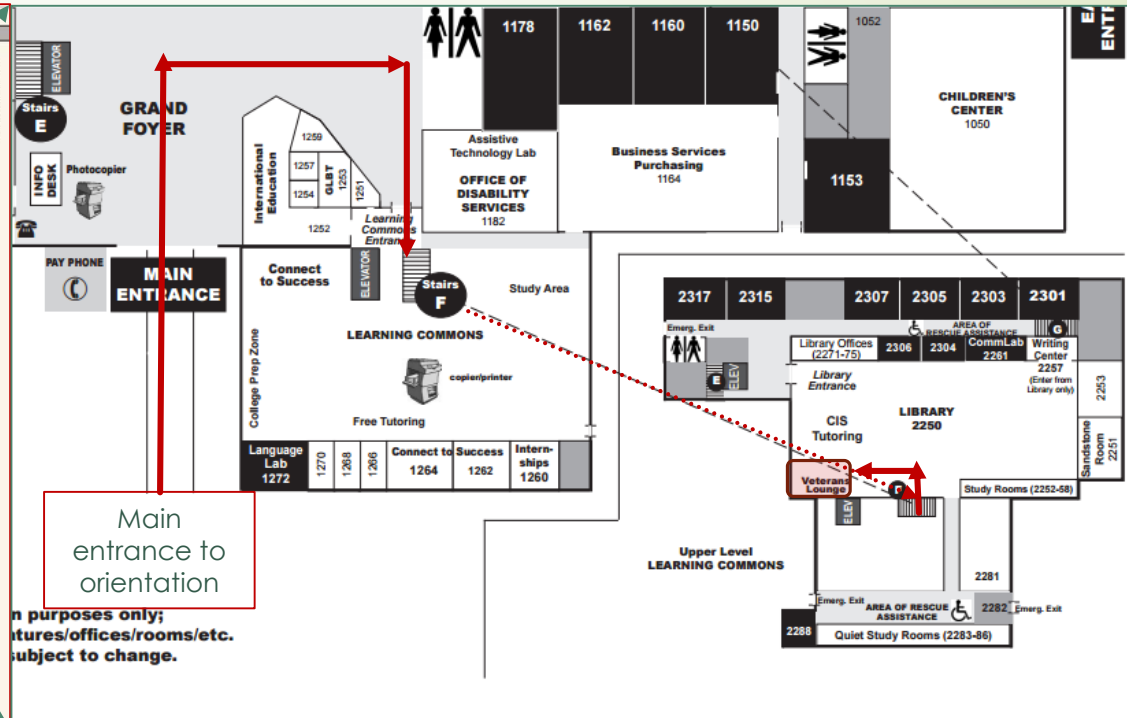

Finding the Veterans lounge

Main entrance to orientation

For purposes only; structures/offices/rooms/etc. subject to change.

- | | |
|-------------------------------|-----------------------|
| ① Main Entrance | ⑥ West Entrance |
| ② Information & Campus Police | ⑦ Bookstore |
| ③ Admissions & Financial Aid | ⑧ Student Life |
| ④ Learning Commons/Library | ⑨ Handicapped Parking |
| ⑤ East Entrance | ⑩ Mailroom/Receiving |
- Flag Pole
 Veteran Lounge

Finding the Veterans Lounge

The main entrance is located at the end of the sidewalk that begins at the flag pole. Walk into the main entrance.

- Take a right in the main hallway and then take another right into the learning commons.
- Take the large staircase upstairs to the library
- We will be in the room on the left wall behind the columns